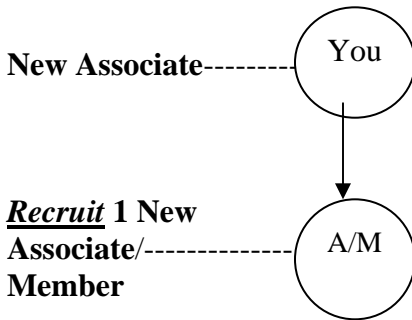

# Step 1 – Get 1

Conduct your first Sit Down or PBR and Recruit at least one \$249.00 Associate and \$35.95 member to advance to Sr. Assoc.

**Goal: Get your 1<sup>st</sup> Check!**

**Recruit** your first \$249.00 associate with The \$35.95 membership

**Send** in membership/association fees.

**Earn** a commission of \$138.27

**Receive** 3 Players Club Points.